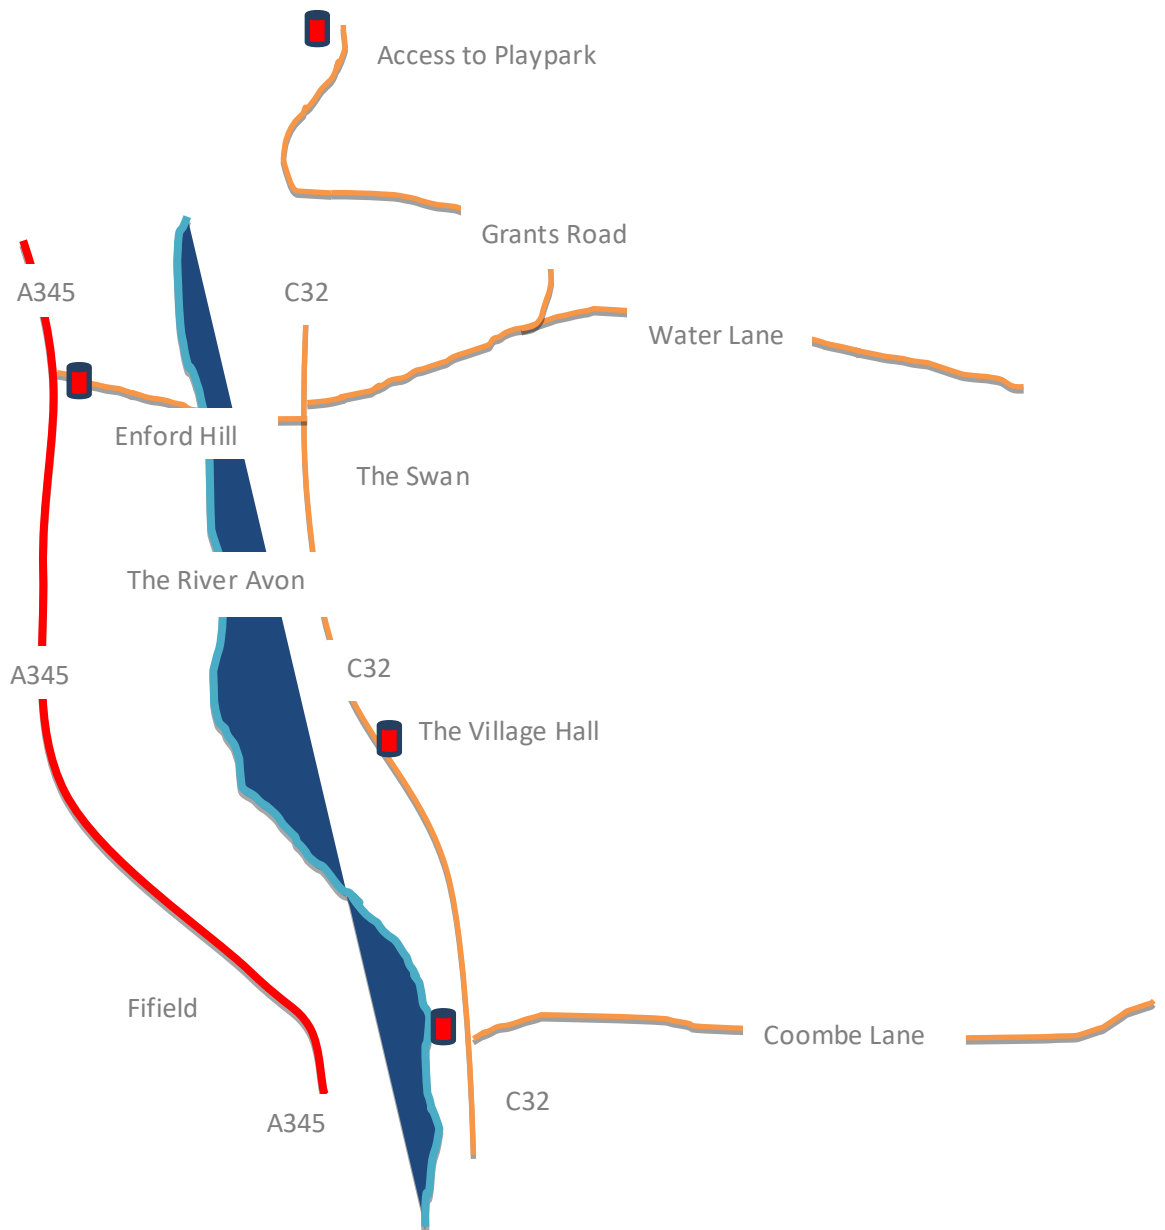

## ENFORD VILLAGE – DOG MESS BINS.

 This image represents the bins available for bagged dog mess in the village.

They have been paid for by the Parish Council who also pay for their regular emptying. This is to try keep the kerbs, walks and paths etc around the village as clean and pleasant as possible for everyone to enjoy.

Please clean up after your dog and use these bins provided. Thank you.

This map is for representational purposes only and not to scale.