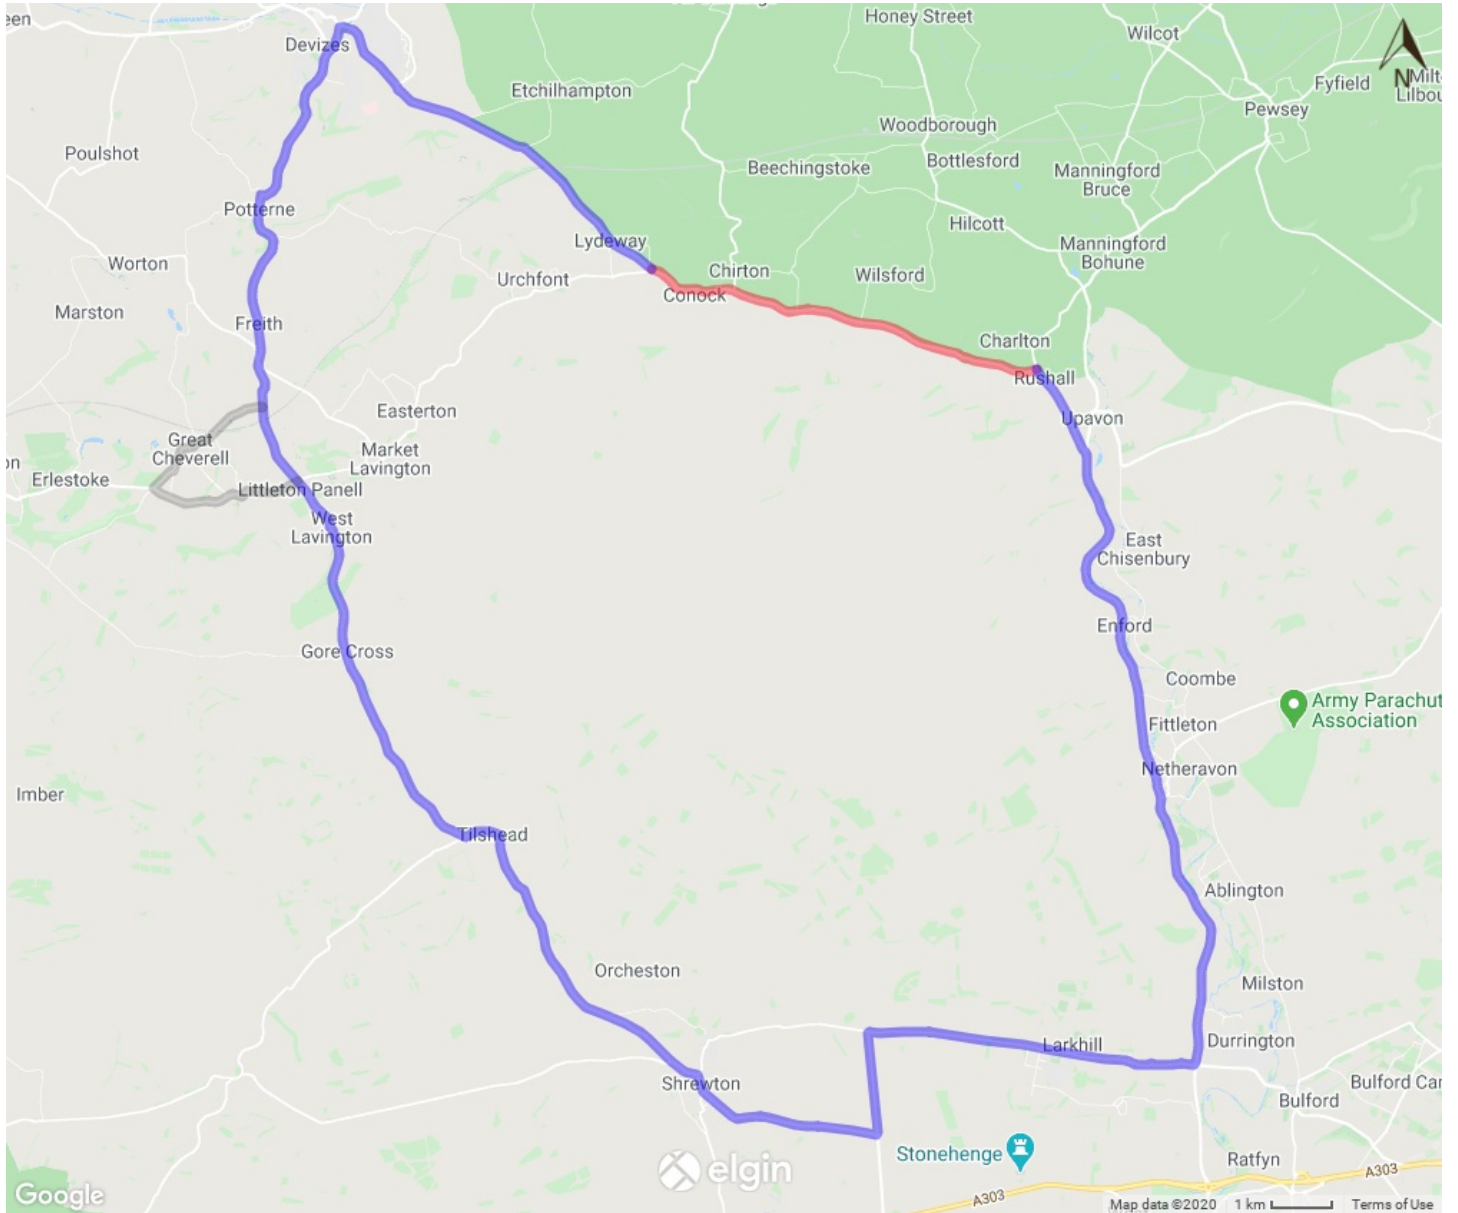

Indicative Plan : A342 - Rushall to Wedhampton

Map data © [Google Terms of Use](#)